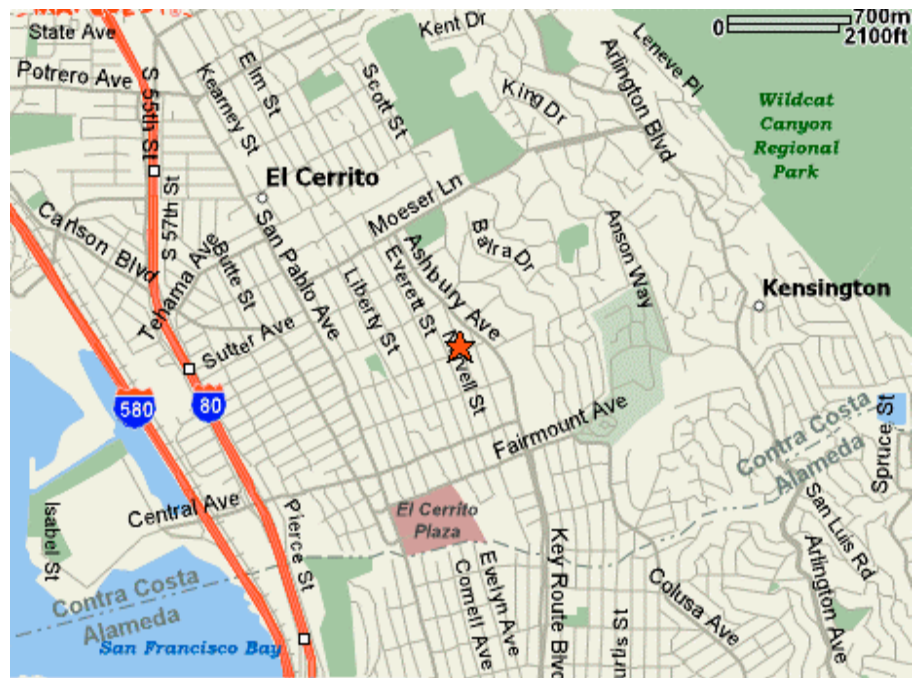

708 Albemarle Street
El Cerrito, California

- Map -
708 Albemarle Street
El Cerrito, California

For further information, contact:

Moe Delfani
Realtor Associate
925.476.0404
moe@ag-re.com